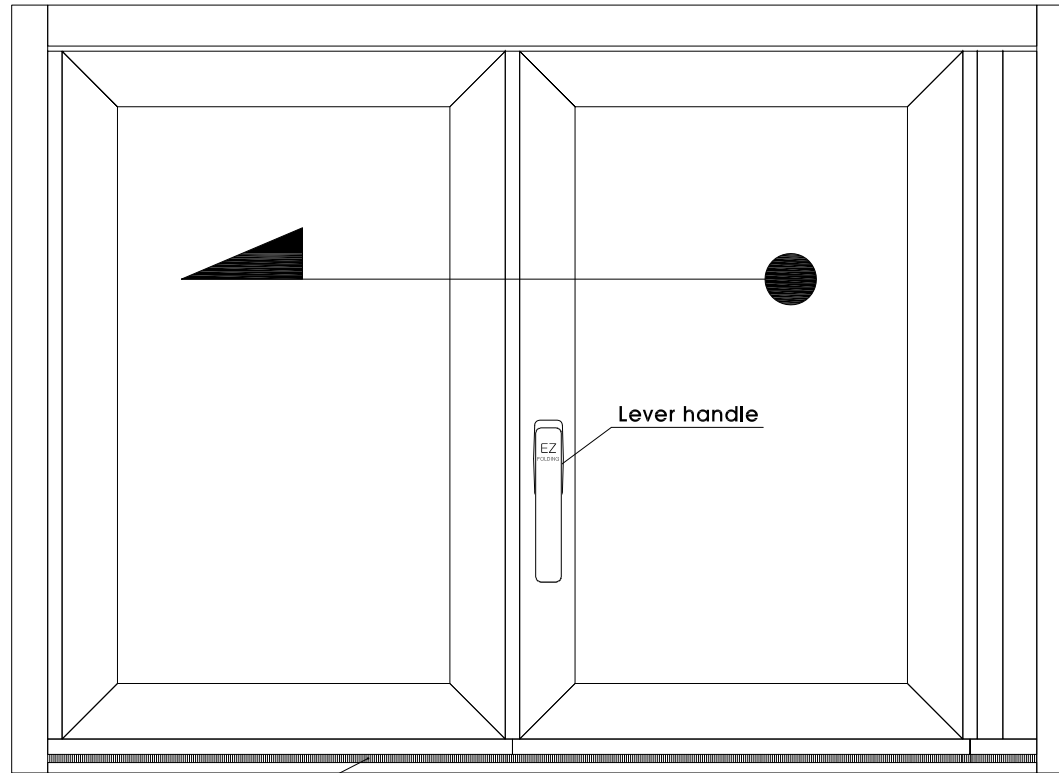

로우레일(EZHF-FD54) 폴딩도어

Name of Project

Note

Date

Name of drawing

Drawing No

File name

로우레일(EZHF-FD54) 폴딩도어 DETAIL

로우레일(EZHF-FD54)폴딩도어 DETAIL

2

SC 1 A1 : NONE
SC 1 A3 : NONE

로우레일(EZHF-FD54)폴딩도어 DETAIL-JOINT DOOR SYSTEM

3

SC 1 A1 : NONE
SC 1 A3 : NONE

로우레일(EZHF-FD54)폴딩도어 DETAIL-MOVING DOOR SYSTEM

4