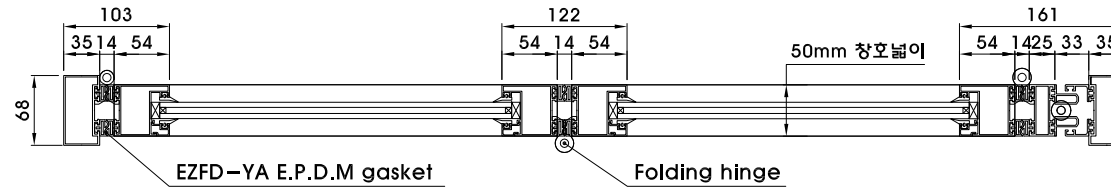

로우레일(EZHF-FD54) 폴딩도어

Name of Project

Note

Date

Name of drawing

Drawing No

File name

로우레일(EZHF-FD54) 폴딩도어 DETAIL

로우레일(EZHF-FD54)폴딩도어 DETAIL

2

SC 1 A1 : NONE
SC 1 A3 : NONE

로우레일(EZHF-FD54)폴딩도어 DETAIL-JOINT DOOR SYSTEM

3

SC 1 A1 : NONE
SC 1 A3 : NONE

로우레일(EZHF-FD54)폴딩도어 DETAIL-MOVING DOOR SYSTEM

4