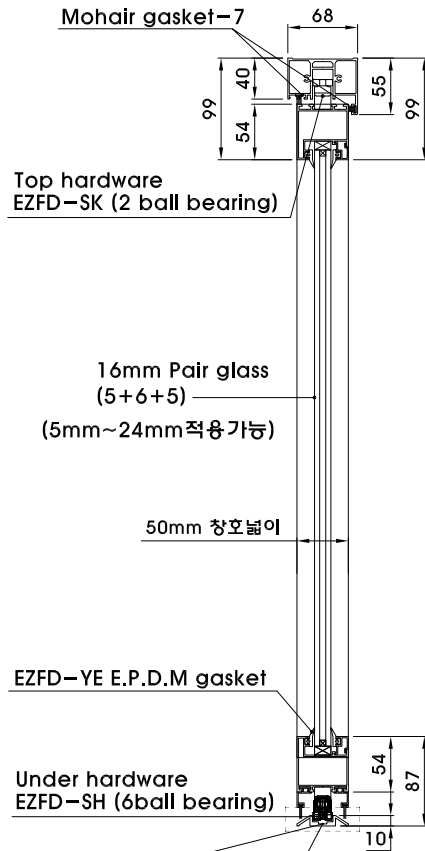

로우레일(EZHF-FD54) 폴딩도어

Name of Project

Note

Date

Name of drawing

Drawing No

File name

로우레일(EZHF-FD54) 폴딩도어 DETAIL

로우레일(EZHF-FD54)폴딩도어 DETAIL

2

SC 1 A1 : NONE
SC 1 A3 : NONE

로우레일(EZHF-FD54)폴딩도어 DETAIL-JOINT DOOR SYSTEM

3

SC 1 A1 : NONE
SC 1 A3 : NONE

로우레일(EZHF-FD54)폴딩도어 DETAIL-MOVING DOOR SYSTEM

4