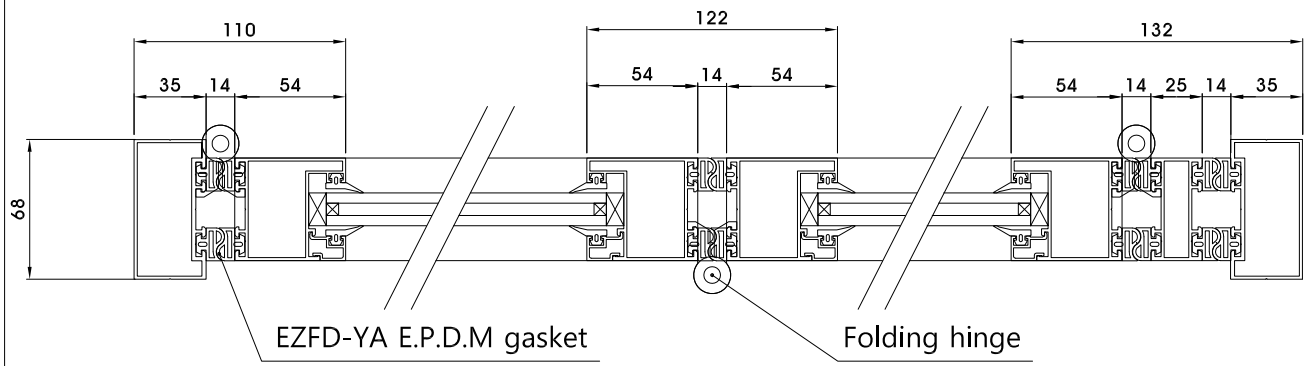

로우레일(EZHF-FD54) 폴딩도어

Name of Project

Note

Date

Name of drawing

Drawing No

File name

로우레일(EZHF-FD54) 폴딩도어 DETAIL

로우레일(EZHF-FD54)폴딩도어 DETAIL

2

SC 1 A1 : NONE
SC 1 A3 : NONE

로우레일(EZHF-FD54)폴딩도어 DETAIL-JOINT DOOR SYSTEM

3

SC 1 A1 : NONE
SC 1 A3 : NONE

로우레일(EZHF-FD54)폴딩도어 DETAIL-MOVING DOOR SYSTEM

4