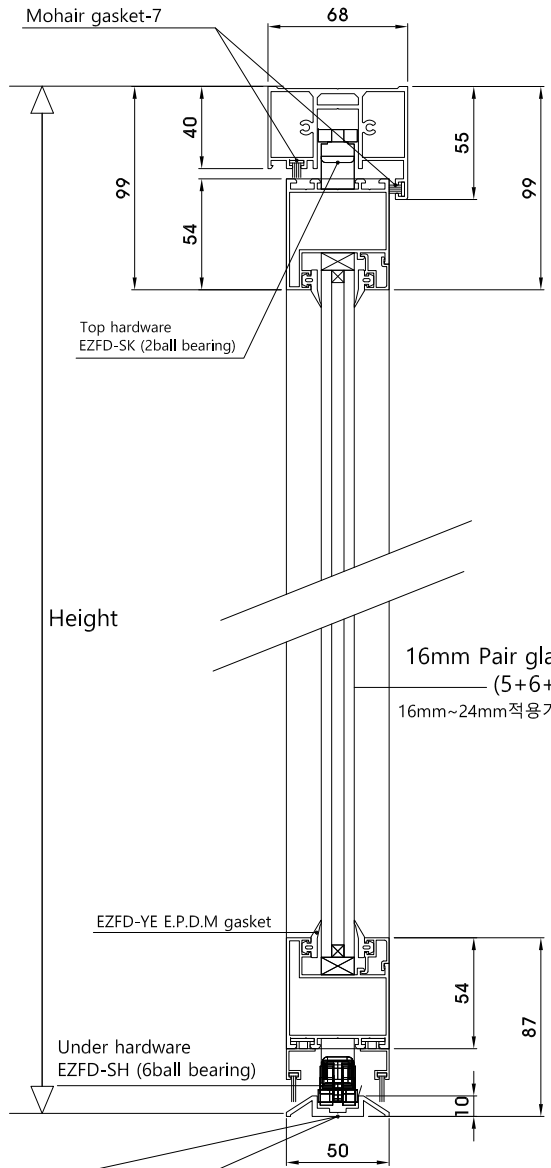

로우레일(EZHF-FD54) 폴딩도어

Name of Project

Note

Date

Name of drawing

Drawing No

File name

로우레일(EZHF-FD54) 폴딩도어 DETAIL

로우레일(EZHF-FD54)폴딩도어 DETAIL

2

SC 1 A1 : NONE
SC 1 A3 : NONE

로우레일(EZHF-FD54)폴딩도어 DETAIL-JOINT DOOR SYSTEM

3

SC 1 A1 : NONE
SC 1 A3 : NONE

로우레일(EZHF-FD54)폴딩도어 DETAIL-MOVING DOOR SYSTEM

4