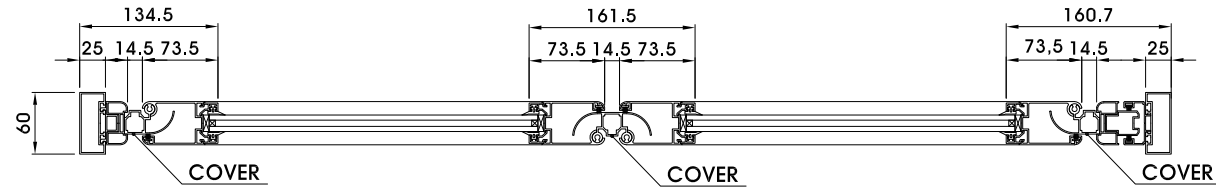

세이프(EZ-SF69) 폴딩도어

16mm Pair glass
(5+6+5)

Under hardware
EZFD-SH (8ball bearing)

Name of Project

Note

Date

Name of drawing

Drawing No

File name

세이프(EZ-SF69) 폴딩도어 DETAIL

세이프(EZ-SF69)폴딩도어 DETAIL

세이프(EZ-SF69)폴딩도어 DETAIL-JOINT DOOR SYSTEM

세이프(EZ-SF69)폴딩도어 DETAIL-MOVING DOOR SYSTEM

Name of Project

Note

Date