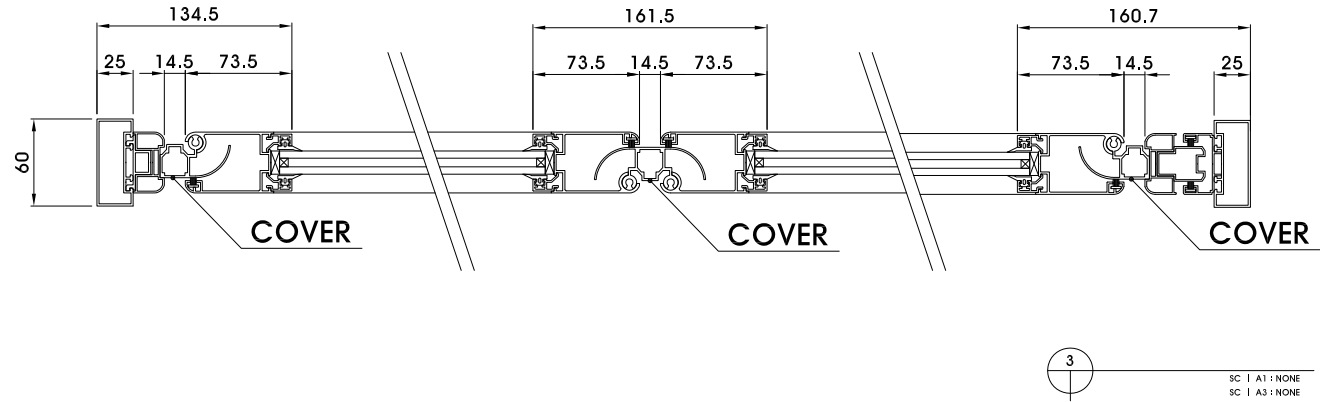

세이프(EZ-SF69) 폴딩도어

16mm Pair glass
(5+6+5)

Under hardware
EZFD-SH (8ball bearing)

Name of Project

Note

Date

Name of drawing

Drawing No

File name

세이프(EZ-SF69) 폴딩도어 DETAIL

세이프(EZ-SF69)폴딩도어 DETAIL

세이프(EZ-SF69)폴딩도어 DETAIL-JOINT DOOR SYSTEM

세이프(EZ-SF69)폴딩도어 DETAIL-MOVING DOOR SYSTEM

Name of Project

Note

Date