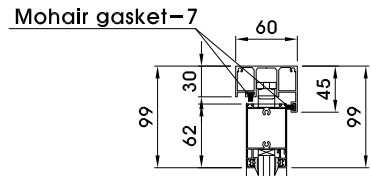

세이프(EZ-SF69) 폴딩도어

16mm Pair glass
(5+6+5)

Under hardware
EZFD-SH (8ball bearing)

Name of Project

Note

Date

Name of drawing

Drawing No