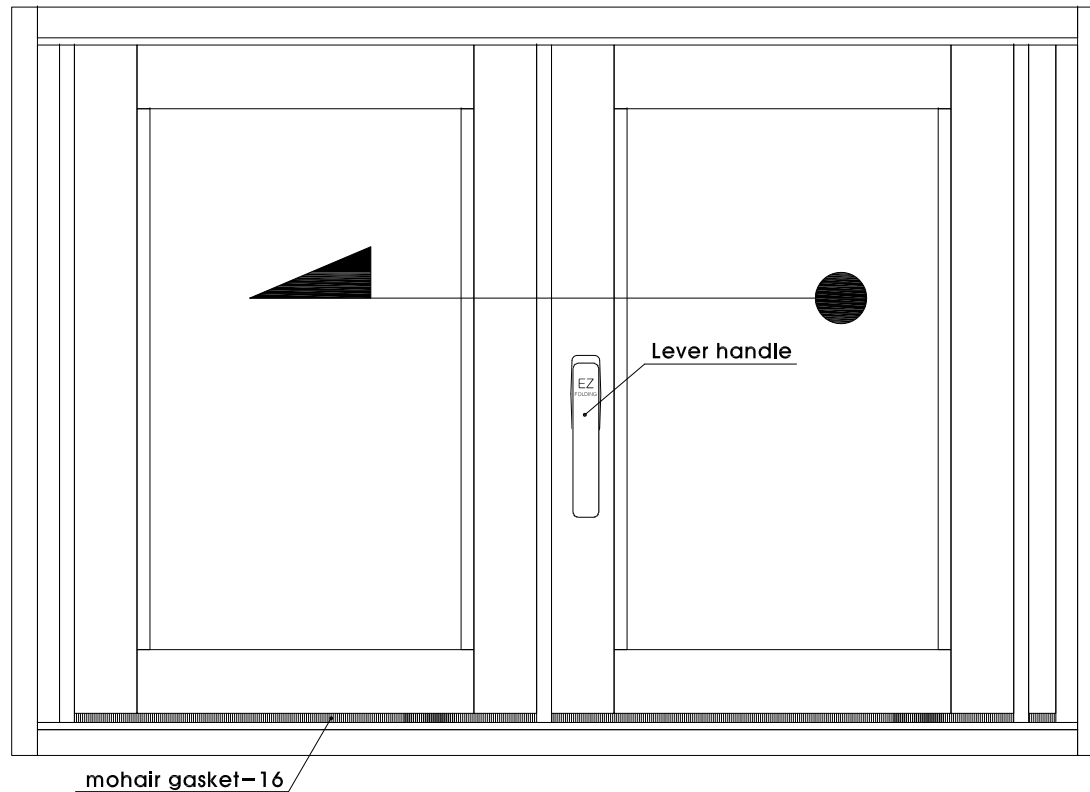

세이프(EZ-SF69) 폴딩도어

16mm Pair glass
(5+6+5)

Under hardware
EZFD-SH (8ball bearing)

Name of Project

Note

Date

Name of drawing

Drawing No

File name

세이프(EZ-SF69) 폴딩도어 DETAIL

세이프(EZ-SF69)폴딩도어 DETAIL

세이프(EZ-SF69)폴딩도어 DETAIL-JOINT DOOR SYSTEM

세이프(EZ-SF69)폴딩도어 DETAIL-MOVING DOOR SYSTEM

Name of Project

Note

Date