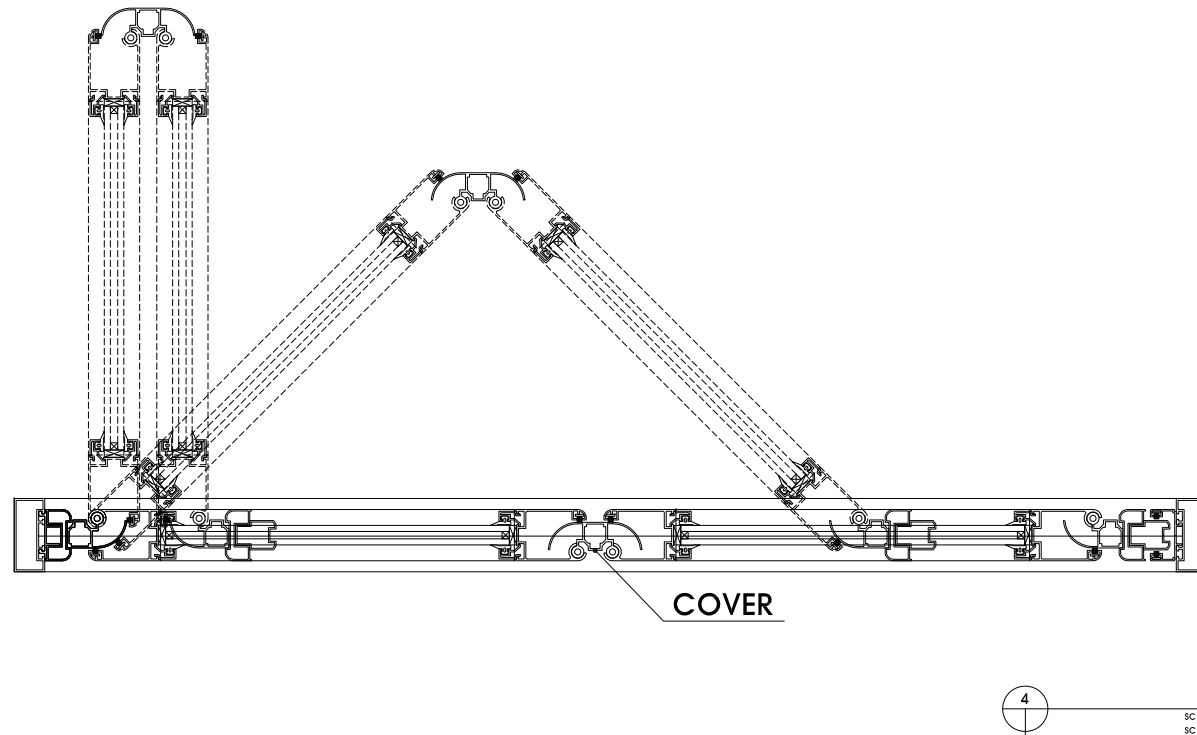

세이프(EZ-SF69) 폴딩도어

16mm Pair glass
(5+6+5)

Under hardware
EZFD-SH (8ball bearing)

Name of Project

Note

Date

Name of drawing

Drawing No

File name

세이프(EZ-SF69) 폴딩도어 DETAIL

세이프(EZ-SF69)폴딩도어 DETAIL

세이프(EZ-SF69)폴딩도어 DETAIL-JOINT DOOR SYSTEM

세이프(EZ-SF69)폴딩도어 DETAIL-MOVING DOOR SYSTEM

Name of Project

Note

Date