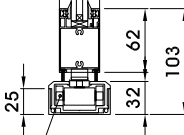

세이프(EZ-SF69) 폴딩도어

16mm Pair glass
(5+6+5)

Under hardware
EZFD-SH (8ball bearing)

Name of Project

Note

Date

Name of drawing

Drawing No