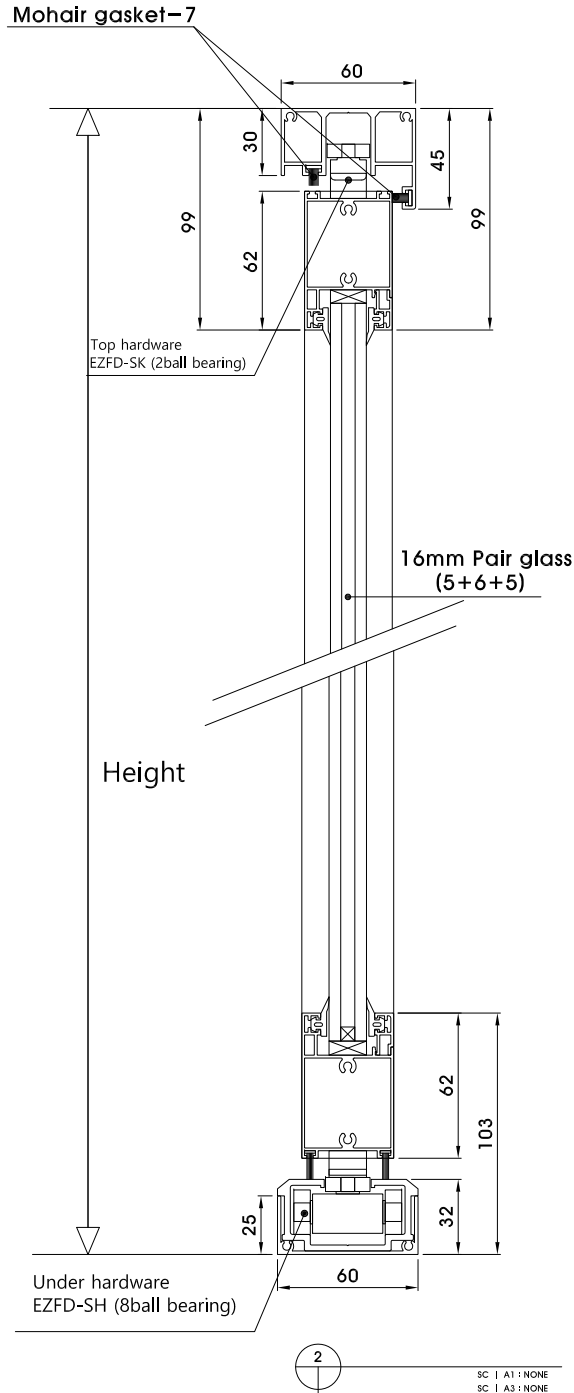

세이프(EZ-SF69) 폴딩도어

16mm Pair glass
(5+6+5)

Under hardware
EZFD-SH (8ball bearing)

Name of Project

Note

Date

Name of drawing

Drawing No

File name

세이프(EZ-SF69) 폴딩도어 DETAIL

세이프(EZ-SF69)폴딩도어 DETAIL

세이프(EZ-SF69)폴딩도어 DETAIL-JOINT DOOR SYSTEM

세이프(EZ-SF69)폴딩도어 DETAIL-MOVING DOOR SYSTEM

Name of Project

Note

Date

Name of drawing

Drawing No

File name