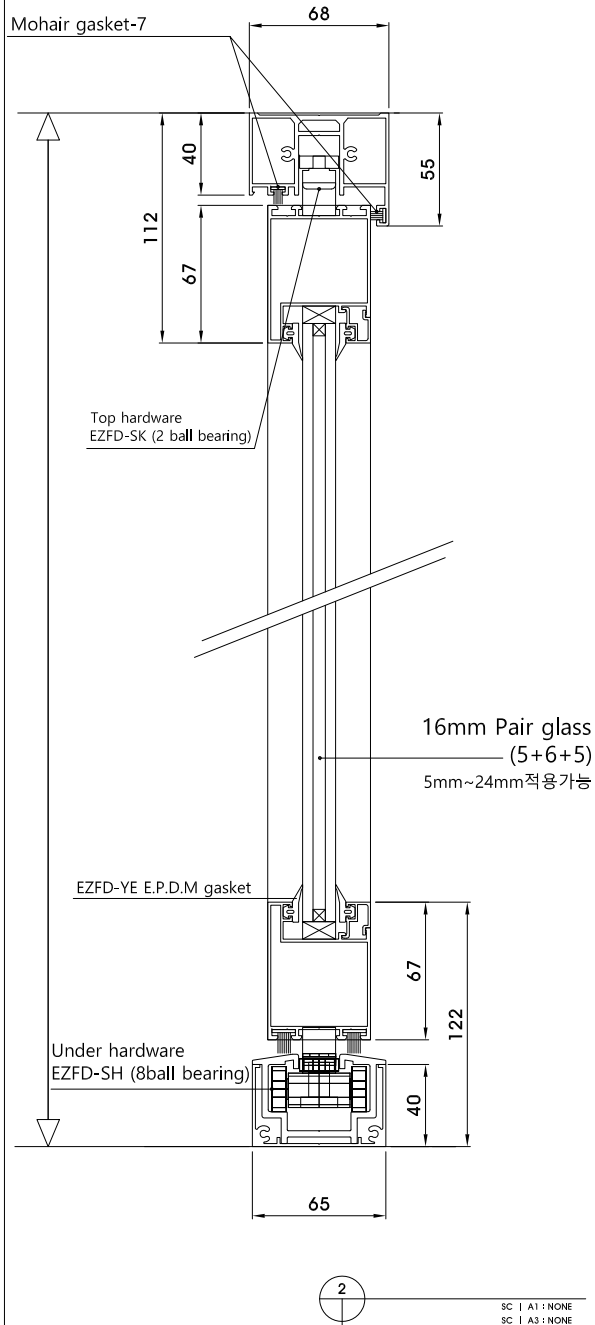

룽베이직(EZ-FD67) 폴딩도어

Dual mohair gasket-16

룽베이직(EZ-FD67) 폴딩도어 DETAIL

Name of Project

Note

Date

Name of drawing

Drawing No

File name

SC 1 A1 : NONE
SC 1 A3 : NONE

롱베이직(EZ-FD67)폴딩도어 DETAIL

롱베이직(EZ-FD67)폴딩도어 DETAIL-JOINT DOOR SYSTEM

롱베이직(EZ-FD67)폴딩도어 DETAIL-MOVING DOOR SYSTEM

Name of Project

Note

Date

Name of drawing

Drawing No

File name