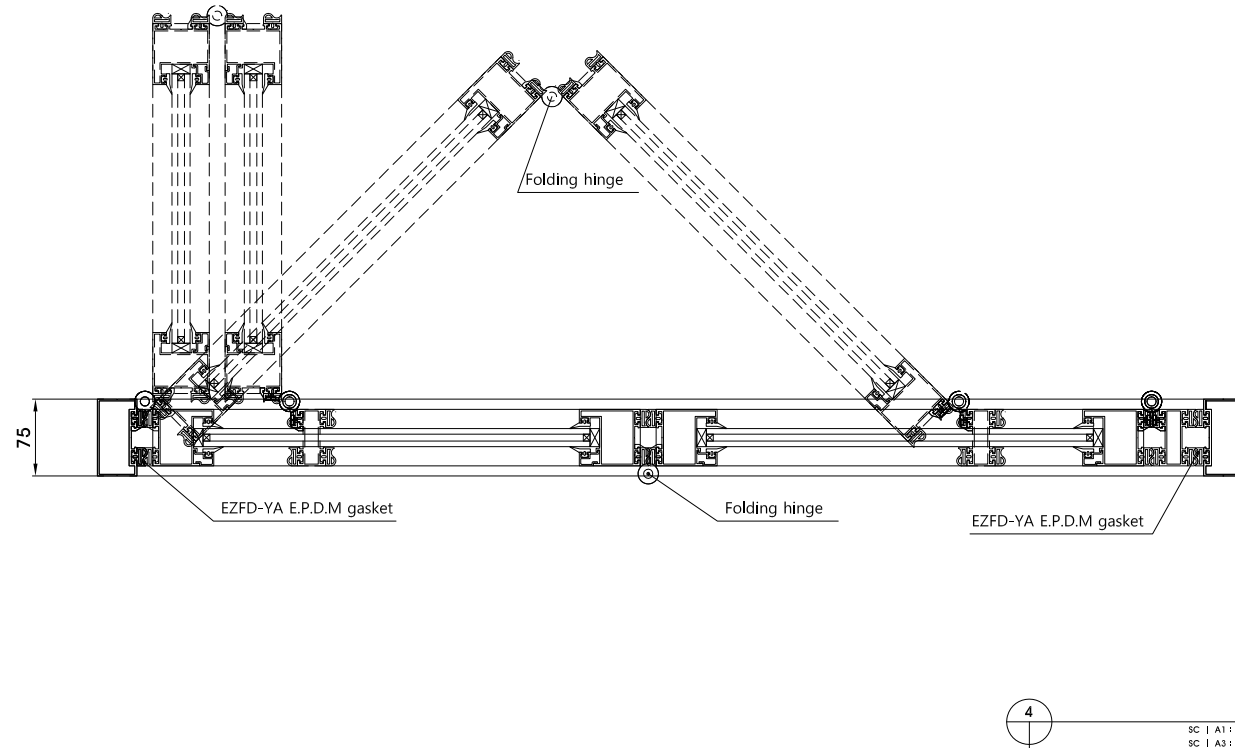

File name

SC 1 A1 : NONE
SC 1 A3 : NONE

롱베이직(EZ-FD67)폴딩도어 DETAIL

롱베이직(EZ-FD67)폴딩도어 DETAIL-JOINT DOOR SYSTEM

롱베이직(EZ-FD67)폴딩도어 DETAIL-MOVING DOOR SYSTEM

Name of Project

Note

Date

Name of drawing

Drawing No

File name