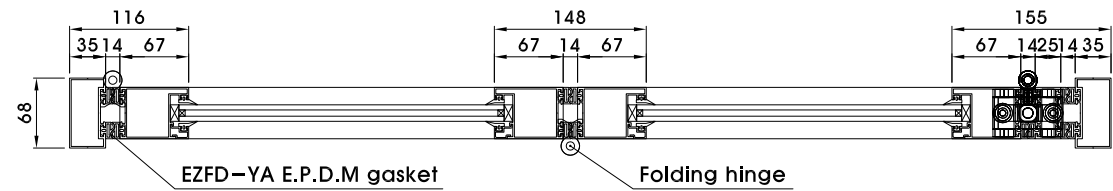

룽베이직(EZ-FD67) 폴딩도어

Dual mohair gasket-16

룽베이직(EZ-FD67) 폴딩도어 DETAIL

Name of Project

Note

Date

Name of drawing

Drawing No

File name

SC 1 A1 : NONE
SC 1 A3 : NONE

롱베이직(EZ-FD67)폴딩도어 DETAIL

롱베이직(EZ-FD67)폴딩도어 DETAIL-JOINT DOOR SYSTEM

롱베이직(EZ-FD67)폴딩도어 DETAIL-MOVING DOOR SYSTEM

Name of Project

Note

Date