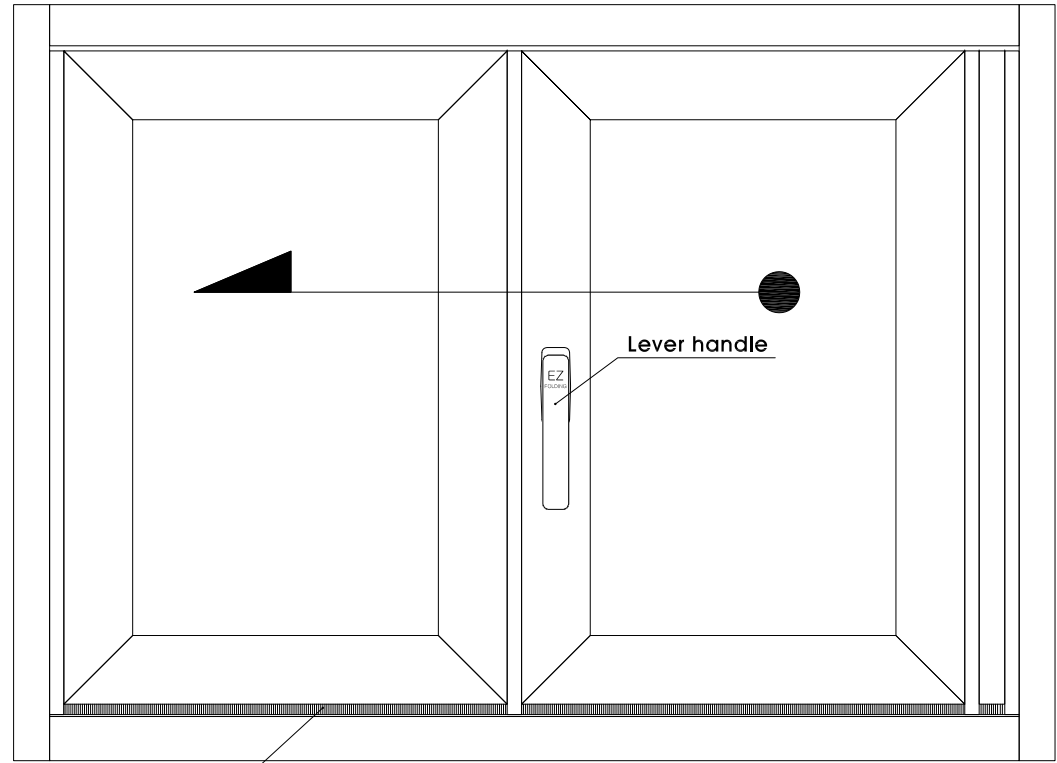

룽베이직(EZ-FD67) 폴딩도어

Dual mohair gasket-16

룽베이직(EZ-FD67) 폴딩도어 DETAIL

Name of Project

Note

Date

Name of drawing

Drawing No

File name

SC 1 A1 : NONE
SC 1 A3 : NONE

롱베이직(EZ-FD67)폴딩도어 DETAIL

롱베이직(EZ-FD67)폴딩도어 DETAIL-JOINT DOOR SYSTEM

롱베이직(EZ-FD67)폴딩도어 DETAIL-MOVING DOOR SYSTEM

Name of Project

Note

Date