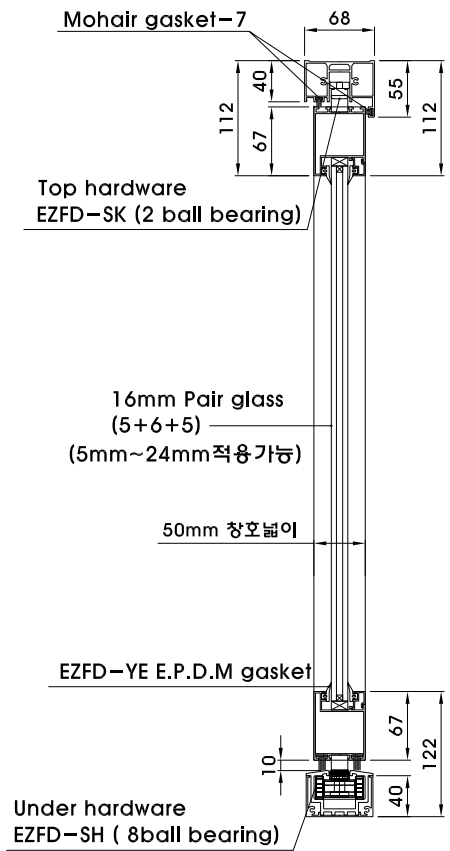

룽베이직(EZ-FD67) 폴딩도어

Dual mohair gasket-16

룽베이직(EZ-FD67) 폴딩도어 DETAIL

Name of Project

Note

Date

Name of drawing

Drawing No