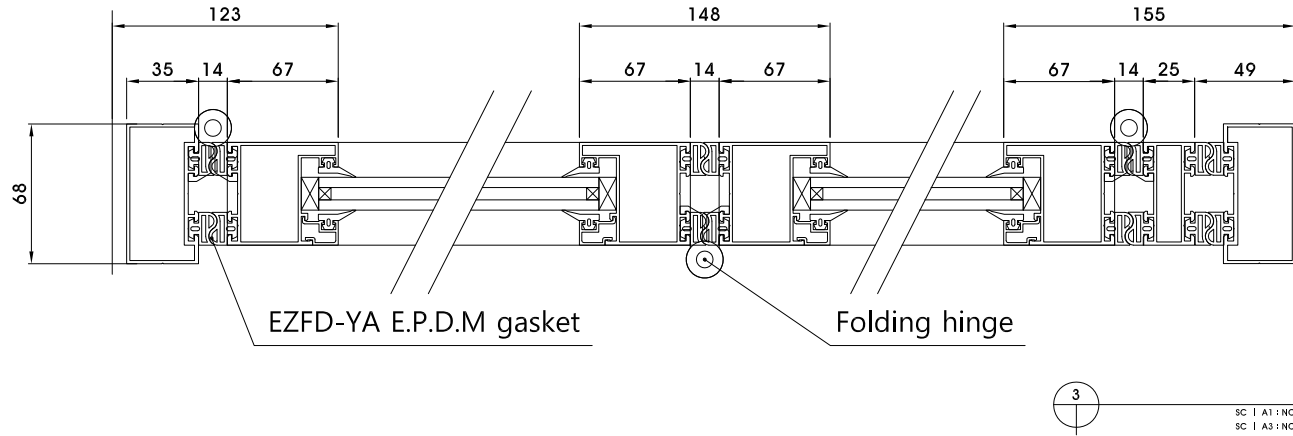

File name

SC 1 A1 : NONE
SC 1 A3 : NONE

롱베이직(EZ-FD67)폴딩도어 DETAIL

롱베이직(EZ-FD67)폴딩도어 DETAIL-JOINT DOOR SYSTEM

롱베이직(EZ-FD67)폴딩도어 DETAIL-MOVING DOOR SYSTEM

Name of Project

Note

Date

Name of drawing

Drawing No

File name