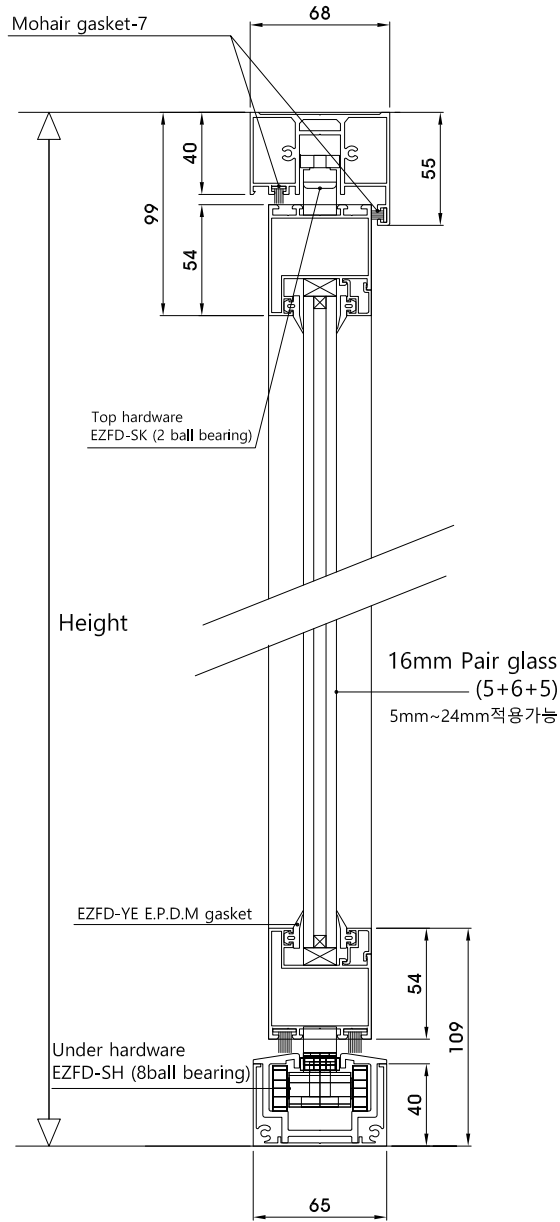

## 베이직(EZ-FD54) 폴딩도어 DETAIL

Name of Project

Note

Date

Name of drawing

Drawing No

File name

### 베이직(EZ-FD54)폴딩도어 DETAIL

2

SC 1 A1 : NONE  
SC 1 A3 : NONE