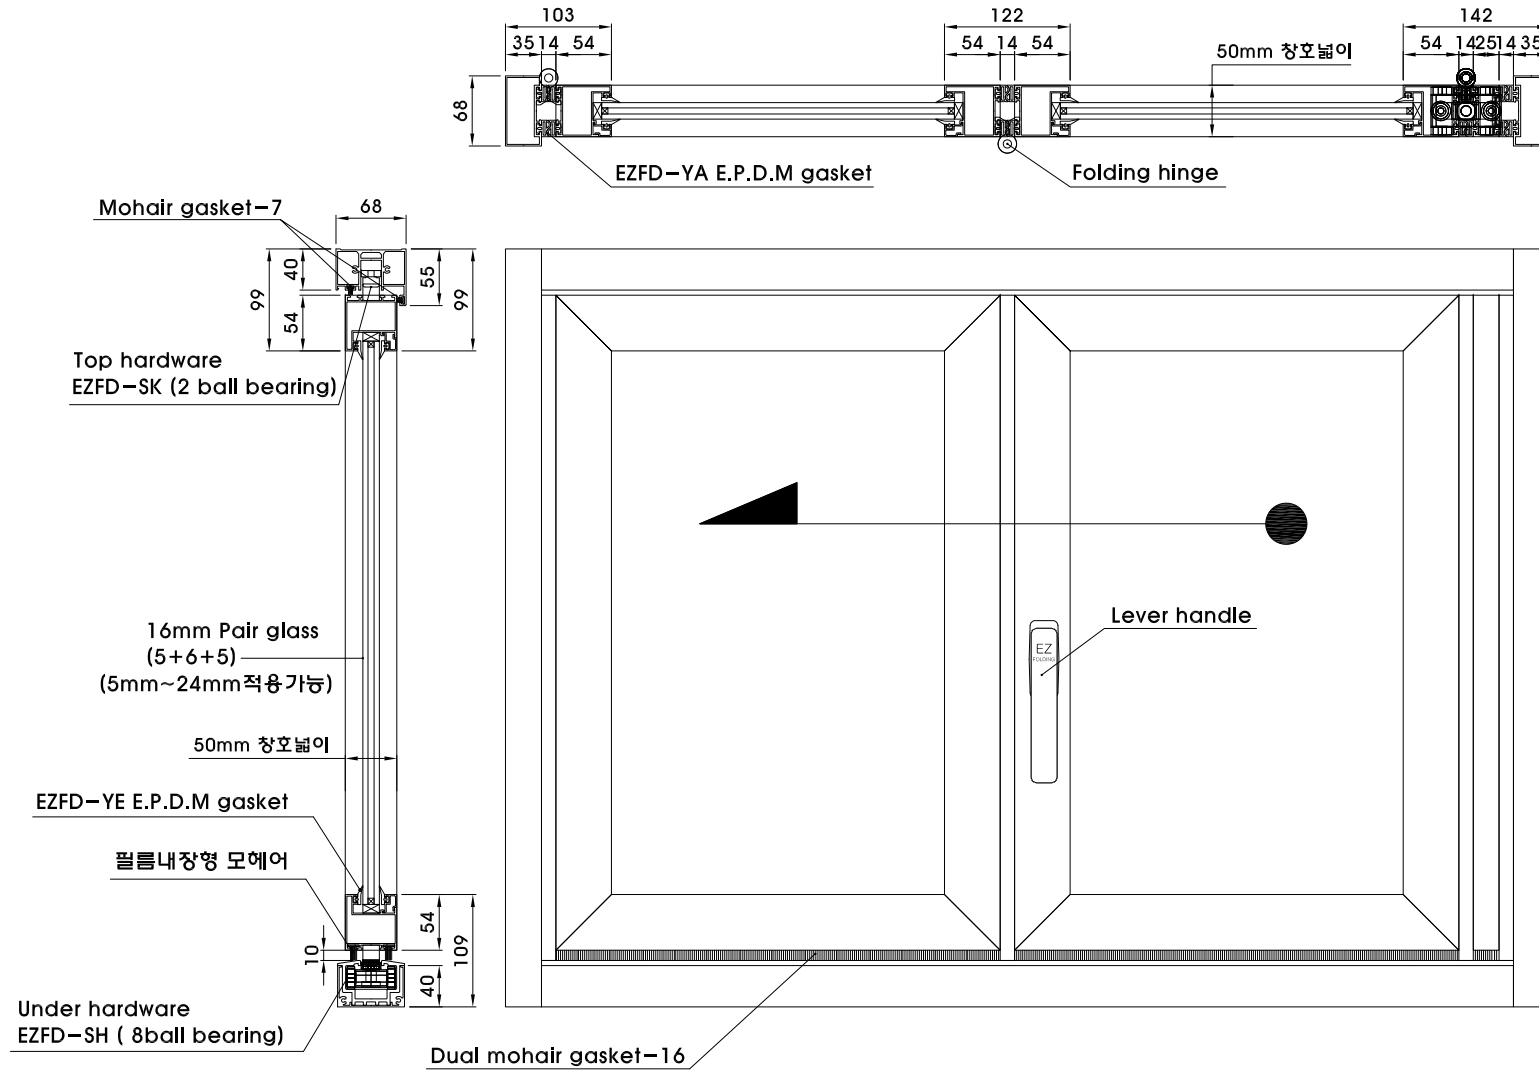

# 베이직(EZ-FD54) 폴딩도어

## 베이직(EZ-FD54) 폴딩도어 DETAIL

Name of Project

Note

Date

Name of drawing

Drawing No

File name

### 베이직(EZ-FD54)폴딩도어 DETAIL

2

SC 1 A1 : NONE  
SC 1 A3 : NONE