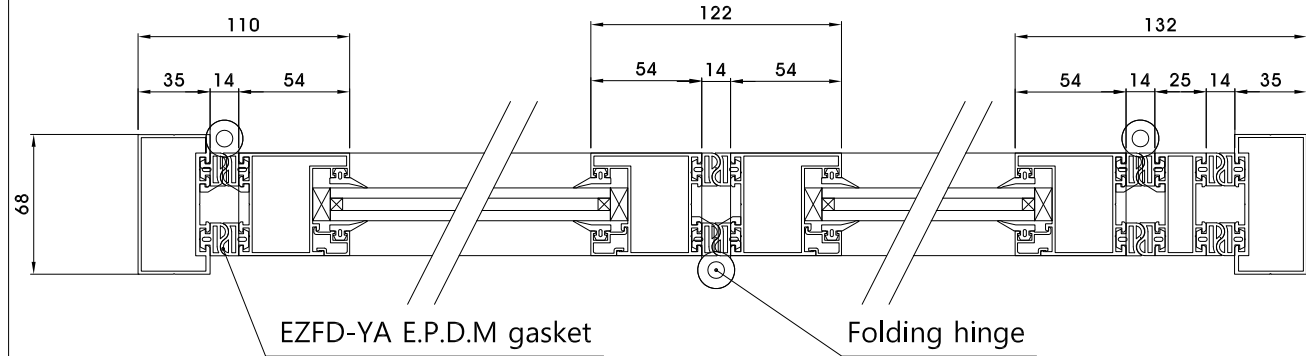

베이직(EZ-FD54)폴딩도어 DETAIL-JOINT DOOR SYSTEM

3

SC 1 A1 : NONE
SC 1 A3 : NONE